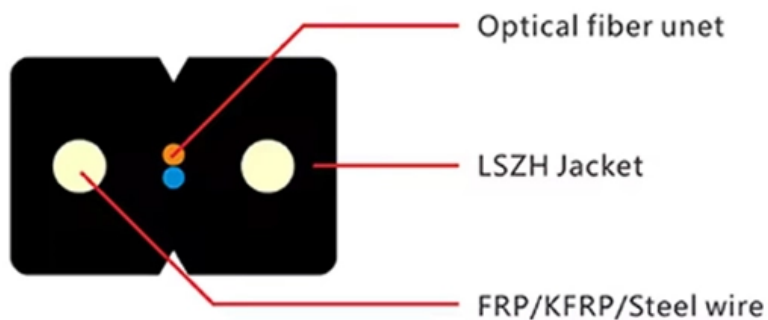

Price of connecting a small electrical distribution box

Overview

New panel box pricing typically ranges from about \$150 to \$1,900 for parts and labor, with most residential projects landing between \$450 and \$1,500 depending on amp rating, gauge of wiring, and labor complexity.