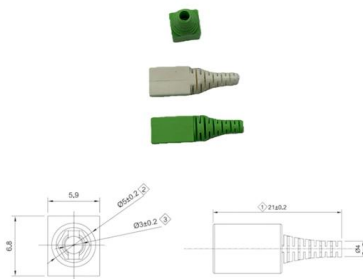

Tunnel and Rail System Solutions , EAE Electric

Complementing these products, support and accessories offer safe, stable and easy installation in vibrating, humid and dusty environments. In this way, EAE provides high performance, safety and

Cable Containment Systems , Trays, Baskets

Discover high-quality cable containment solutions at Direct Channel. Our range includes cable trays, basket trays, ladder racks, trunking, and galvanized

High-Quality Cable Tray Systems , Light, Medium

Explore our premium cable tray systems at Direct Channel. Available in light, medium, and heavy-duty options, with pre-galvanized & hot-dipped finishes.