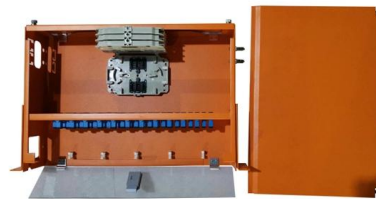

Eurostrut Cable Trays , cable tray, cable route and

Cable trays for industrial and marine use. Includes distribution trays, cable routes and NATO-type models. Request a quote directly via our webshop.