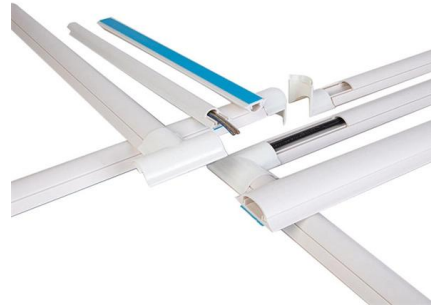

Cable Trays and Accesories

Cable Trays and Accessories are designed to meet most requeriments of cable and electrical wire installations and comply to local international standards of

Amazon Bestsellers: The most popular items in Cable Trays

Amazon Bestsellers: The most popular items in Cable Trays Heavy Duty 1 Pack Under Desk Cable Management Tray, Upgraded Wire Management No Drill No Screws, Cable Tray with Clamp for

4H Wall Penetration Sleeve , Ladder Trays , Cable Tray and Reels

Fabricated cable tray wall sleeves from Legrand, provide safe, rigid and aesthetically pleasing support at a wall requiring cables to continue through the wall. Legrand wall sleeves, WPS, are an economical

Cable Tray Accessories, Cable Tray Hangers & Support , RS

A functional cable tray system consists of various clamping, supporting, and splicing accessories in order to achieve the best possible system. Other add-ons include plastic nuts, bolts, swift clips, wire