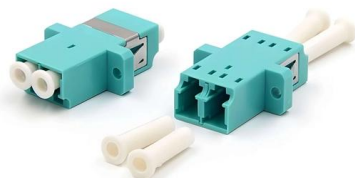

Raising Electronics 2U Horizontal Double

Cable Tray And Fittings , Graybar Store

A cable tray system is used to support insulated electrical cables used for power distribution, control, and communication. Cable trays are used as an alternative to open wiring or electrical conduit