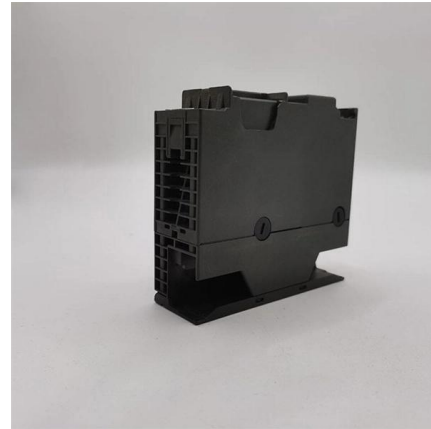

More Wire Management

Cable trays and baskets are designed to help support and route cable bundles in an organized manner along ceilings or walls. Shop for cable tray systems now.

Cable Tray Accessories, Cable Tray Hangers & Support , RS

Cable trays are components used in the wiring of buildings to support insulated cables and organise them to be hidden from view. They offer an alternative to open wiring or electrical conduit systems

Contact Us

For datasheets, pricing, or custom high-speed optical interconnect solutions, please visit:
<https://www.syropy.com.pl>