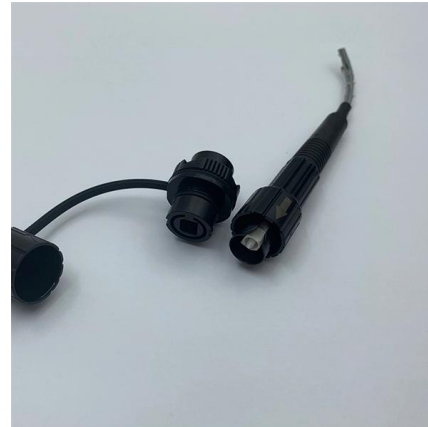

Tray Brackets & Hangers

Buy tray baskets & hangers & cable management systems online from TradeSparky today. A UK based electrical wholesaler for both domestic & industrial use.

Cable Tray Accessories , Cable Management , YESSS Electrical

Click here to view our cable tray accessories. At YESSS Electrical, we offer fast and free delivery on all orders over £50.