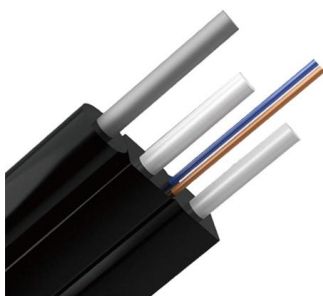

Price of cable tray double-sided hangers

Price of cable tray double-sided hangers

Cable Trays and Accesories

Cable Trays and Accesories are designed to meet most requeriments of cable and electrical wire installations and comply to local international standards of

Cable Tray - Unitrunk

Light Duty Cable Tray Medium Duty Cable Tray Heavy Duty Cable Tray Straight Coupler - Light Duty Fish Plate - Light Duty Fish Plate - Medium/Heavy Duty

Cable Tray Systems & Support Brackets , TechLine Mfg

Custom Hangers for Cables Special designs of steel cable hangers are available on request. E.g. Girder Hanging, 90° Twist, side by side cables - custom brackets

Ladder Type Cable Tray

Ladder Type Cable Tray Ladder type cable tray systems consists of two longitudinal side members connected by individual transverse members, and is designed for

Cable tray hangers

Types of Cable Tray Hangers A cable tray hanger is a crucial structural component in electrical installations, designed to securely suspend or support cable trays from ceilings, walls, beams, or