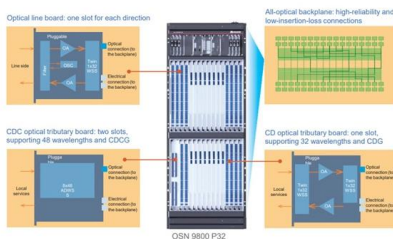

12 Types of Electrical Boxes and How to Choose

Learn about the many common types of wall and ceiling electrical boxes for switches, outlets, light fixtures, ceiling fans, and junction boxes.