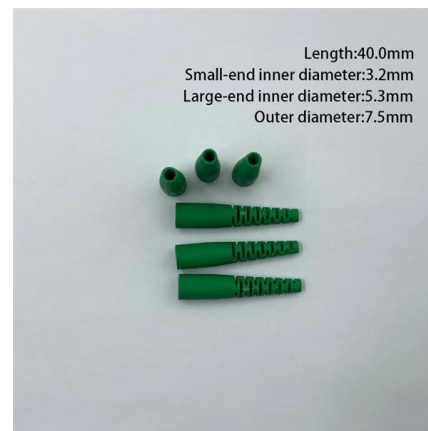

Junction Boxes and Connectors

Shop junction boxes and connectors from Click4Electrical. Choose from Click, Knightsbridge and Wago in a range of sizes, types and amperages for any job.