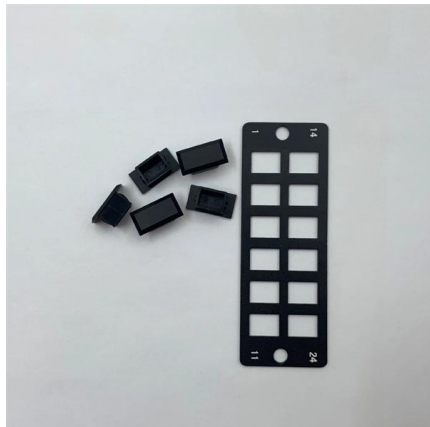

144 Core Optic Splice Joint Closure Horizontal Types 4

144 Core Optic Splice Joint Closure Horizontal Types 4 in 4 out F016 are used to distribute, splice, and store the outdoor optical cables which enter