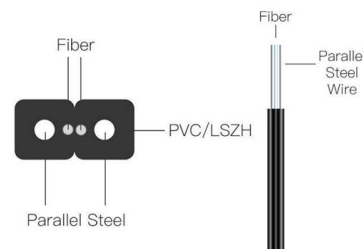

144 Core Optic Splice Joint Closure 2 in 2 out Horizontal

144 Core Optic Splice Joint Closure 2 in 2 out Horizontal Types F002 Dimensions A*B*C(mm) : 645*220*175 Max Capacity:Splice 144 Fibers (6

2 in 2 out 144 Core Horizontal Fiber Splice Closure -

Discover a wide range of high-quality Fiber Optic Products, including termination boxes, splice enclosures, patch panels, and PLC splitters. Perfect for FTTH,

The FOA Reference For Fiber Optics

New network architectures have been developed to reduce the cost of installing high bandwidth services to the home, often lumped into the acronym FTTH for "fiber to