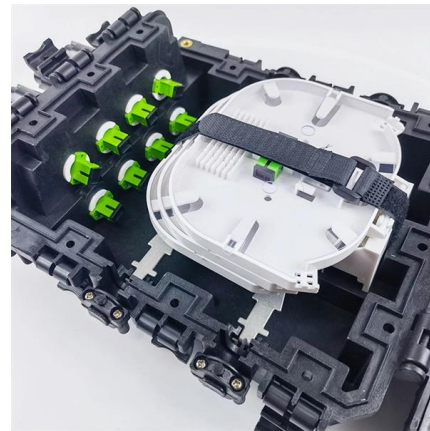

24 Core 2 in 2 out Ports Horizontal Fiber Optic Splice

24 Core 2 in 2 out Ports Horizontal Fiber Optic Splice Closure, Find Details and Price about Fiber Splicing Closure Fosc from 24 Core 2 in 2 out Ports Horizontal Fiber