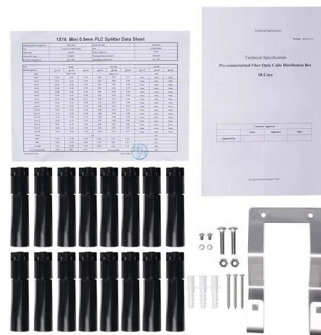

Fiber Termination Boxes For Sale

Fiber optic terminal box for sale, buy high quality fiber termination box with competitive and reasonable price in Fiberinthebox.