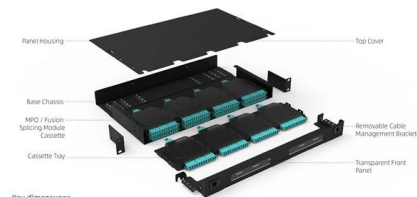

Component Diagram

Key dimensions