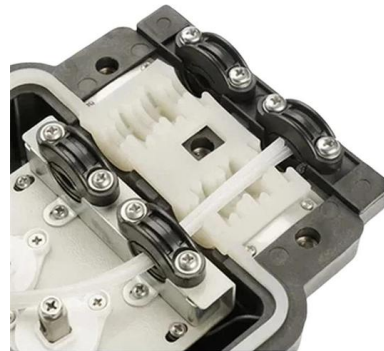

Power Distribution Boards , 16A 32A 63A 125A , Single

A complete range of PCE Power Distro Units to fulfill all heavy duty power distribution requirements, including compact boxes from the MERZ, ISCHL, IMST, ST