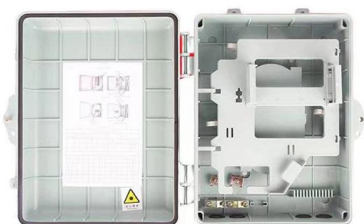

Swage Ladder & Trof Tray Trapeze Hanger Support

Swage Ladder & Trof Tray - Trapeze Hanger Support Trapeze hanger cable tray support kit comes with all the necessary hardware and are offered in two different finishes - pre-galvanized and