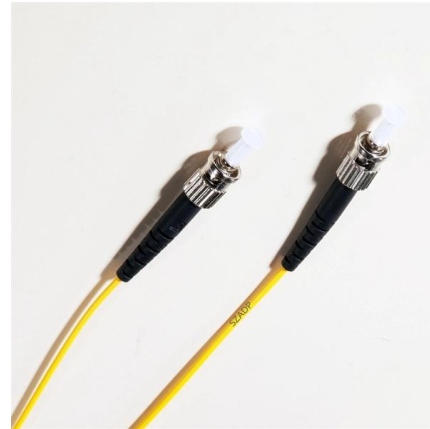

300mm Cable Tray Trapeze Support Bracket Pre-Galvanised 500mm

300mm Cable Tray Trapeze Support Bracket - 500mm Drop , Pre-Galvanised (PG) This 300mm cable tray trapeze support bracket is a fully pre-assembled suspension kit designed for quick and reliable