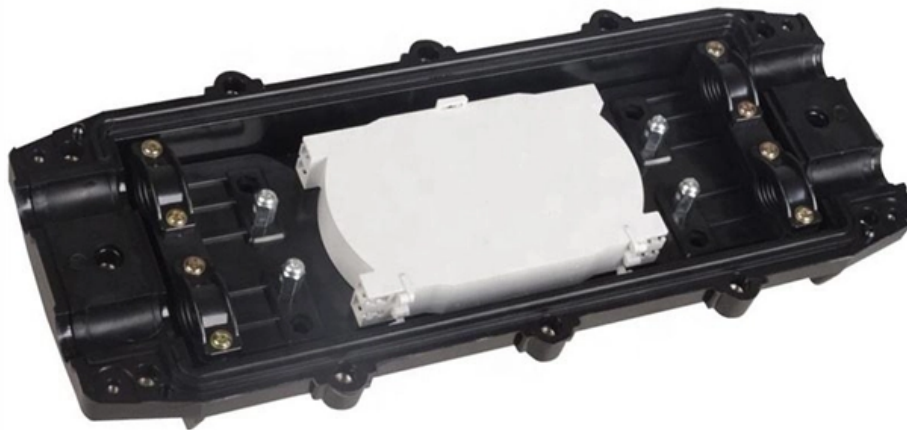

Price of Thai Fiber Optic Cable Junction Boxes

Price of Thai Fiber Optic Cable Junction Boxes

Fiber optic junction box, Fiber optic terminal box

A pre-assembled terminal distribution box is an ideal supporting device for the wiring between optical nodes and terminal equipment in fiber optic transmission networks.

Fiber to the x (FTTX; also spelled "fibre") or fiber in the loop is a generic term for any broadband network architecture using optical fiber to provide all or part of the

Wall Mount Cabinet Server Racks