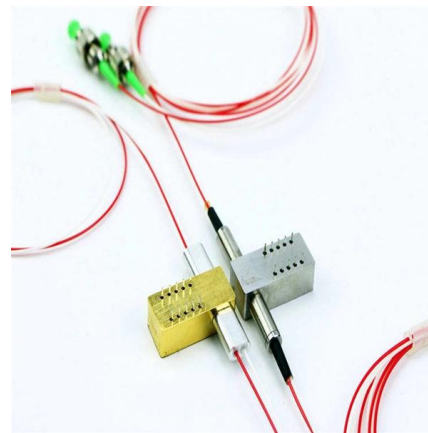

Durable FTTH Terminal Box , Fiber Termination

FTTH Termination Box available for the distribution and terminal connection for various kinds of optical fiber system, Some are used for indoor cabling and others

Fiber Optic Cable Accessory Market in Thailand

The fiber optic cable accessory market in Thailand is also forecasted to witness strong growth over the forecast period. The major drivers for this market are the growing acceptance of multi-fiber