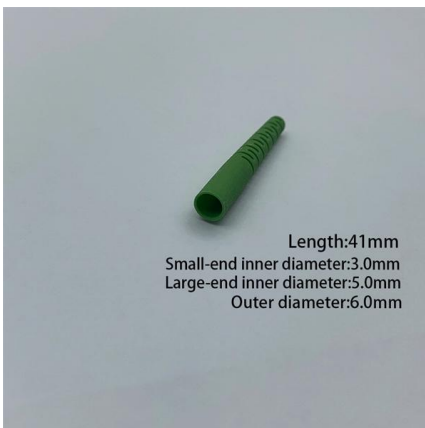

Fiber Optic Termination Box

The AMPCOM fiber optic terminal box is suitable for FTTH, FTTN, FTTC, telecommunications, local area networks, fiber to the home, video transmission, fiber optic sensing, and cable TV applications.

100pcs FTTH Fiber Optic Terminal Box 2 ports / Junction Box / Fiber

Premium 2 Ports FTTH Fiber Optic Terminal Box / Junction Box / Fiber Optic Wall Socket / Fiber Wall Box - Indoor Use Specifications: - Terminate up to 2 Fiber. - Cater for different fiber adapter / flange :

Terminal Box

Find Fiber Optic Terminal Boxes, IP65 Electrical Enclosures, and Waterproof Junction Boxes here. Durable materials, outdoor use, and various port configurations ensure reliable performance. ,