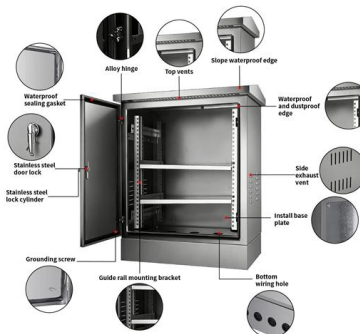

Gas Meter Housing Boxes , BES

Our range includes built-in, wall-mounted, semi-concealed and free-standing gas meter boxes, as well as large commercial and industrial meter housings, LPG