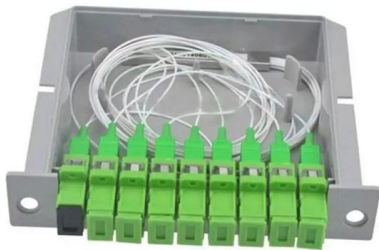

It includes specifications for junction boxes ranging from 0.75 sq.mm to 50 sq.mm, with prices varying based on model and features. The list is organized by size

Semi-Concealed LPG Meter Box Assembly

2nd stage, brown, semi concealed meter box assembly suitable for external installation, complete with lid and fixings. Meter included. A: PE connection/ball

Explore junction box prices in the Philippines. Durable and reliable junction boxes for electrical systems, available in PVC, waterproof, and fiber options.

SEMI RECESSED PLASTIC GAS BOX

SEMI RECESSED PLASTIC GAS METER BOX
Weather resistant Will not rot or corrode Suitable for all U6/G4 gas meters Meter box key included Spigot included