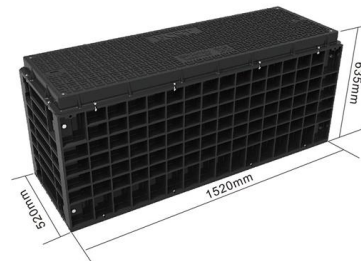

Cable Trays

Bahra Electric Cable Trays offer numerous benefits, including: Improved Safety: By containing and securing cables, cable trays help prevent tangles, tripping