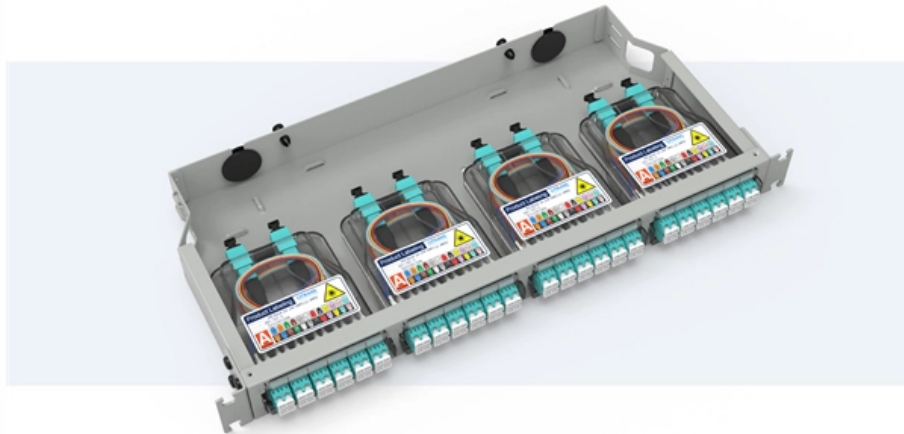

Price of Power Cable Tray Elbows

Pre-Terminated Patch Panel

-  Multi-application support
-  Flexible configuraton
-  Modular design

Cable Gland Plug
28mm Cable Gland Plug

MPO-LC up to 96 cores
MPO direct connection 48 ports

Mounting Bracket
Semi-open mounting holes

Price of Power Cable Tray Elbows

90° Horizontal Elbow , Cable Tray Systems , PUPCO

Discover our 90° Horizontal Elbow for cable tray systems. Contact us today for availabilities and receive a quote. Fast shipping guaranteed

Cable Tray Systems

Durable and reliable cable tray systems providing premium performance in commercial and industrial applications, available in a variety of materials to suit your needs.

Elbow 90° RES

RES 85.500 Elbow 90° for cable tray, 85x502 mm, with unperforated side beams, steel, pre-galvanised according to DIN EN 10346, incl. accessories Add to Cart EUR0.00 Excl. 0% VAT EAN 4013339238804

Cable Tray Bend

Find here Cable Tray Bend, Horizontal Bend Cable Tray manufacturers, suppliers & exporters in India. Get contact details & address of companies manufacturing and

cable tray system

A cable tray system is an assembly of metallic cable tray sections and accessories, that forms a rigid structural system to support cables.