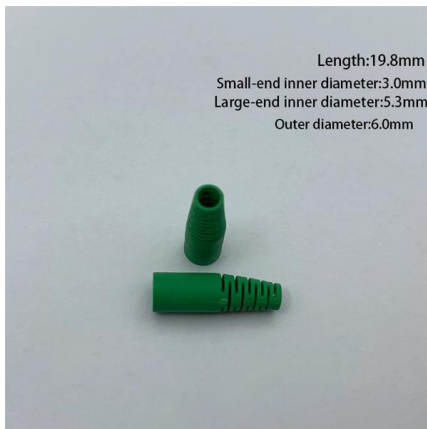

Cable tray prices fluctuate based on material composition and dimensions, with an average range from approximately PHP1,310.24 to PHP5,307.10.

90° Vertical Elbow , Cable Tray Systems , PUPCO

Discover our 90° Vertical Elbow for cable tray systems. Contact us today for availabilities and receive a quote. Fast shipping guaranteed

Length:19.8mm
Small-end inner diameter:3.0mm
Large-end inner diameter:5.3mm
Outer diameter:6.0mm

45° Vertical Elbow , Cable Tray Systems , PUPCO

Discover our 45° Vertical Elbow for cable tray systems. Seamlessly transition between sections and fittings, reducing tray width. Contact us today!