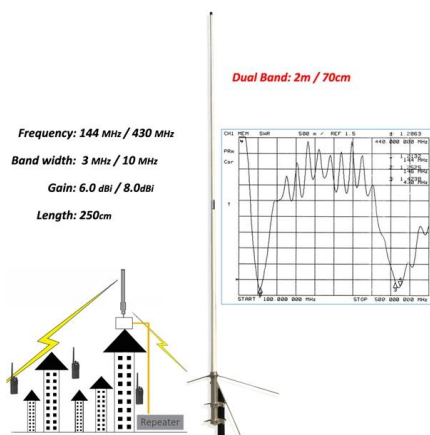

Distribution Blocks

Power Distribution Block - Pole Collections - 160/125 Amp - Grey Item: KA502 Login to see prices

Distribution & Enclosure - PowerRun New Zealand Ltd.

TRADESAVE Flush Mounted Distribution Board 8 Pole SKU: TSDB8F In stock \$ 52.25 + GST