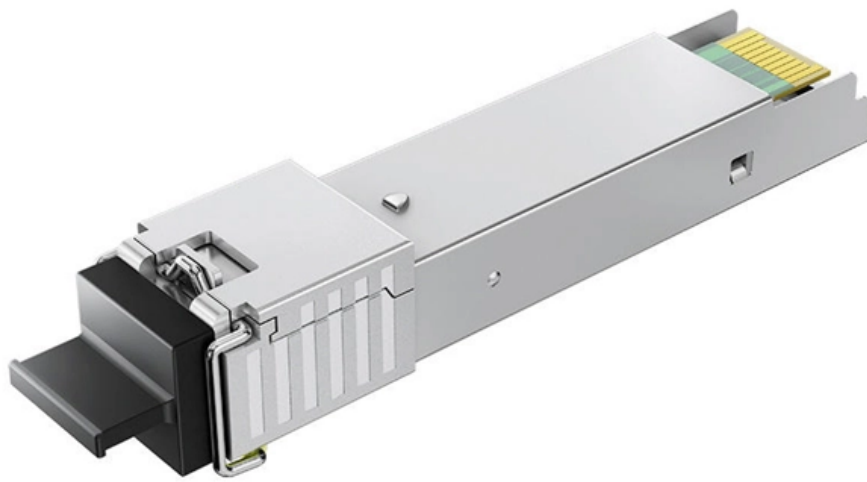

Price of New Zealand Mechanical Power Distribution Boxes

Price of New Zealand Mechanical Power Distribution Boxes

Meter Box

Scott Electrical is your local electrical supplies store with an extensive range of products for sale in Auckland and across NZ.

Distribution Blocks

Power Distribution Block - Pole Collections - 160/125 Amp - Grey Item: KA502 Login to see prices

Distribution & Enclosure - PowerRun New Zealand Ltd.

TRADESAVE Flush Mounted Distribution Board 8 Pole SKU: TSDB8F In stock \$ 52.25 + GST