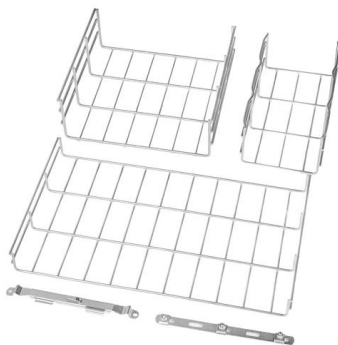

ECS Project Rentals Site Power

Temporary power solutions when you are working on site. From small portal generators to power distribution boxes and cables.