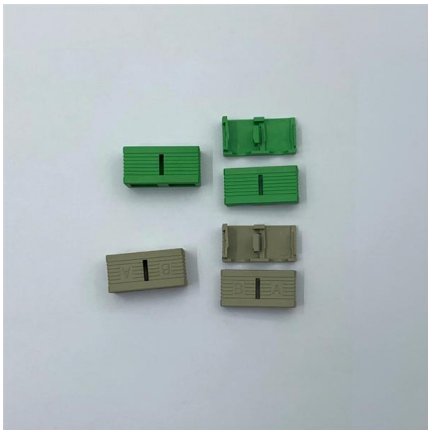

Home Shop Power Distribution & Circuit Protection Electrical Distribution Boards & Meterboxes