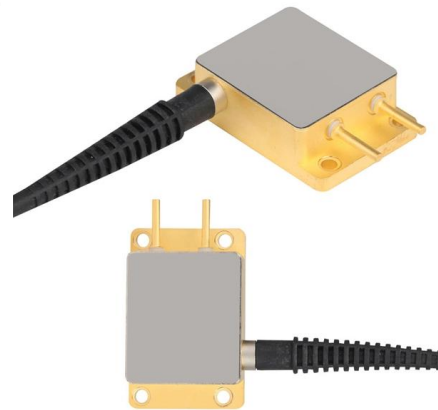

FJ6/JHT Multiple-Input Multiple-Output High-Current More Out

Product Summary: FJ6/JHT Multiple-Input Multiple-Output High-Current More Out Metering Box
Special Junction Box Pure Brass Terminal Boxes
(2501-12) From BNCZDOJO

Contact Us

For datasheets, pricing, or custom high-speed optical interconnect solutions, please visit:
<https://www.syropy.com.pl>