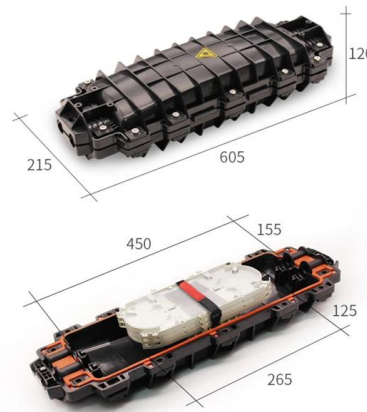

Price of Monitoring Terminal Box

Price of Monitoring Terminal Box

Terminal Box

Our Terminal Box provides a safe, reliable, and convenient way to perform online partial discharge (PD) measurements as well as online temporary and permanent PD monitoring on rotating electrical

STAHL 8118/122-199 Terminal Box PTB99ATEX3103 -

Once your order is shipped, we will provide you with a tracking number so you can monitor the progress of your delivery. Please note that some countries may