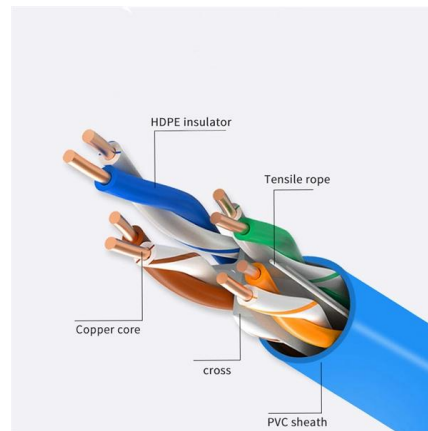

Cable trays are components used in the wiring of buildings to support insulated cables and organise them to be hidden from view. They offer an alternative to open wiring or electrical conduit systems

High-quality cable tray covers at Ekabel.24

A cable tray system is an assembly of metallic cable tray sections and accessories, that forms a rigid structural system to support cables.

Cable Trays , RS

Cable trays are a type of cable management system used to support and organize electrical cables and wires in commercial, industrial, and residential settings. They are typically made of metal, such as

Cable Tray Accessories, Cable Tray Hangers & Support , RS

Cable trays are components used in the wiring of buildings to support insulated cables and organise them to be hidden from view. They offer an alternative to open wiring or electrical conduit systems

Elbow for electrical supply cables , wire channels , trays , metal

Metal elbows for cable trays are an essential component in electrical installations, ensuring safety, durability, and aesthetic appeal. They are an excellent choice for industrial, commercial, and