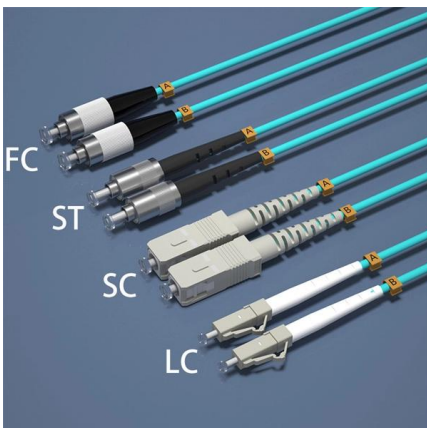

Basket Tray Accessories , Cable Management Fittings & Fixings

Discover a full range of basket tray accessories at Direct Channel, including couplers, brackets, bends, tees, crossovers, and fixings. Designed for seamless integration and secure cable routing. Order

Cable Tray Accessories < Cable Baskets & Trays , Fixmart

To suit M4-M8 and M10-M12 Studding. 100mm copper strap with 6mm holes. To suit widths of 50mm up to 450mm cable t

Cable Tray Fitting Accessories

Quality Cable Tray Fitting Accessories for Sale. Contact JLH Electric For Quality Cable Tray And Accessories In Custom Thickness And Size At Factory Price.

300MM X 50MM 50/100 WIRE MESH CABLE TRAY
- 3 METERS at your No.1 Electrical Suppliers -
Best Prices and Fast, Reliable Delivery. Shop
Online and

50 Pack Wire Mesh Cable Tray Coupler Kit, Steel

50 Pack Wire Mesh Cable Tray Coupler Kit, Steel
Bracket Hardware Components for Cable
Management, End-to-End Splice Connector
Reinforced Joint Clamp Fit

Wire Mesh Cable Tray Floor Mounting Accessories

Function: Mounting dividers or fixing wire mesh cable trays to mechanical equipment. Fit for: Wire diameter from 4 mm to 6 mm.

Wire Mesh Cable Tray Accessory