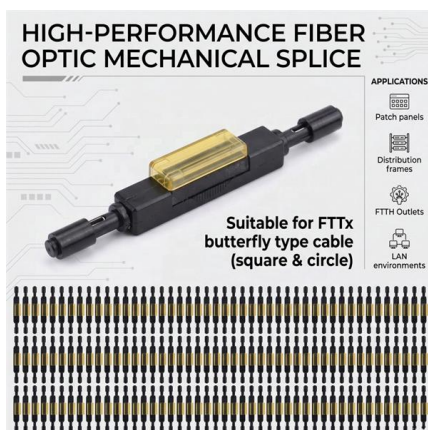

Cable Tray Accessories < Cable Baskets & Trays , Fixmart

To suit M4-M8 and M10-M12 Studding. 100mm copper strap with 6mm holes. To suit widths of 50mm up to 450mm cable t

Cable Tray Fitting Accessories

Quality Cable Tray Fitting Accessories for Sale. Contact JLH Electric For Quality Cable Tray And Accessories In Custom Thickness And Size At Factory Price.