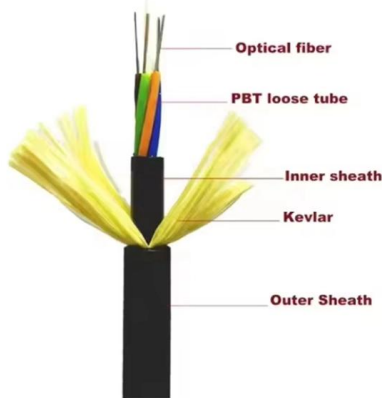

Cable Tray Accessories , McMaster-Carr

Choose from our selection of cable tray accessories, including cable and hose trays, steel formable cable and hose trays, and more. Same and Next Day Delivery.

Cable Tray Mounting Brackets , McMaster-Carr

These are the most corrosion-resistant tray systems we offer for routing cable and hose in configurations such as curves, slopes, and tees. Cut, bend, and connect the wire mesh trays. They are a lightweight

Cable Tray Accessories , McMaster-Carr

These are the most corrosion-resistant tray systems we offer for routing cable and hose in configurations such as curves, slopes, and tees. Cut, bend, and connect the wire mesh trays.