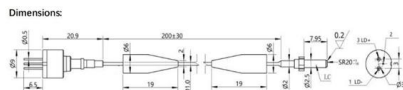

Connecting Wire Mesh Baskets & Cable Trays , CMW

Learn how to connect multiple sections of wire mesh baskets or cable trays efficiently. Tips, tools, and techniques from cable management experts at CMW.

Universal Bracket for 100mm Wire Mesh Basket Tray

This 100mm wire mesh basket bracket offers a flexible and secure solution for mounting cable trays in both commercial and industrial environments. Designed

NavePoint Wire Mesh Cable Tray Coupler

Product description NavePoint Wire Mesh Cable Tray Coupler QUALITY Depend on our high-quality, durable networking products, and

Cable Tray Fittings

Find here Cable Tray Fittings, Cable Tray Fitting manufacturers, suppliers & exporters in India. Get contact details & address of companies manufacturing and