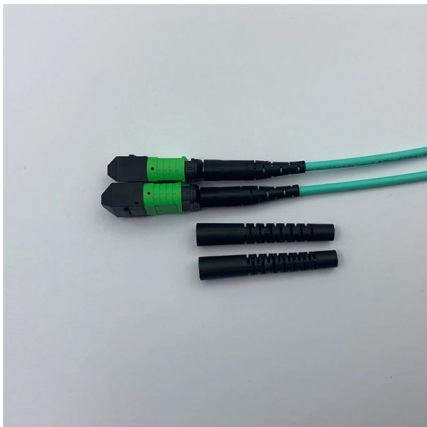

Camera Housing for CCTV , Secure & Weatherproof

Camera housing by Unisol is engineered to provide superior protection and performance for surveillance systems across a wide range of environments.