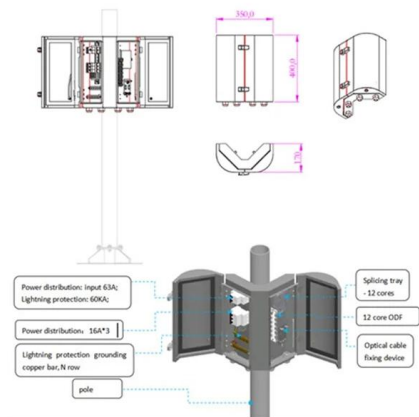

CWDM-MUX Price

Check CWDM-MUX price from the latest Cisco price list 2022.