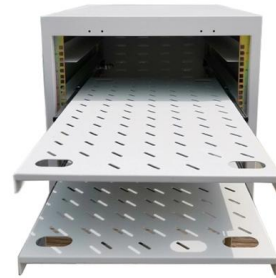

Cord Troughs , McMaster-Carr

These tray systems allow excellent ventilation and prevent sagging while routing. They support up to 280 lbs. per foot (based on a tray support, such as hanging clamps or a hanging bar, every 8 feet).

Cable Tray Institute

Fabricated in numerous styles (wiremesh, ladder, ventilated trough, channel, and solid-bottom) and sizes, cable tray provides the greatest versatility among cable

Cable Trays, Cable Management Trays , RS