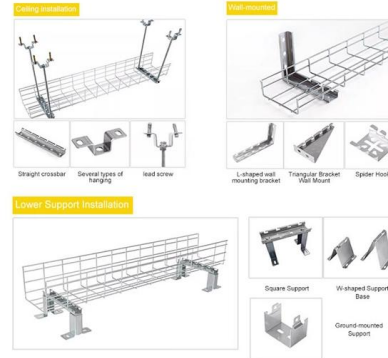

Cable Trough

Manufactured from reinforced precast concrete, cable troughs are a great alternative to traditional methods of simply burying service lines as they allow quick access for maintenance and security.

Trough Trays , Cable Tray and Reels , Wire and Cable

Cablofil steel trough trays provide the strength and security required when then need to limit cable access is of primary importance.

INSTALLATION METHOD

Cord Troughs , McMaster-Carr

These tray systems allow excellent ventilation and prevent sagging while routing. They support up to 280 lbs. per foot (based on a tray support, such as hanging clamps or a hanging bar, every 8 feet).