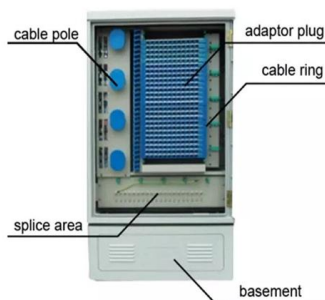

Cable Trough , Safe & Secure Cable Protection

High stability concrete or composite cable trough systems for secure protection of cables and utilities within internal or external surfaces.