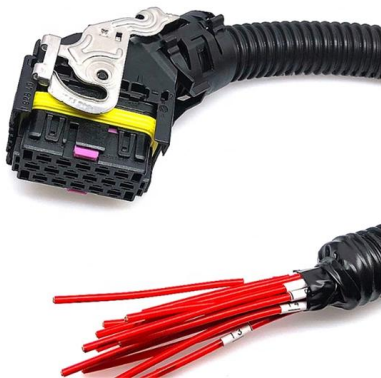

FTTH Fiber Optic Socket Panel Fiber Optical Terminal

FTTH Fiber Optic Socket Panel Fiber Optical Terminal Junction Box 86 Type Face Plate, Find Details and Price about FTTH Terminal Box Face Plate from FTTH

ALLAN 86MMx86mm FTTH Fiber Panel Fiber Optic

Thank you very much! > Package includes: 1 x Outdoor Terminal Junction Box (not include SC connectors and fiber jumpers). #Fiber optic terminal box #86x86 #fiber

Contact Us

For datasheets, pricing, or custom high-speed optical interconnect solutions, please visit:
<https://www.syropy.com.pl>