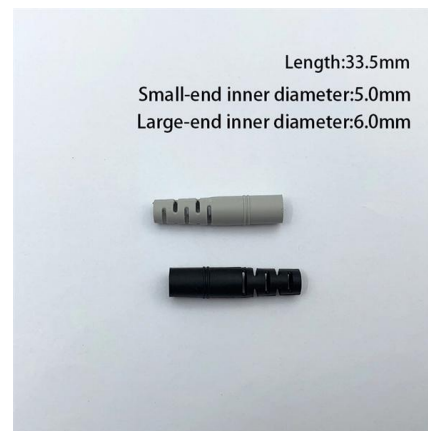

Fiber Panels, Modules & Cassettes

Explore CommScope's efficient and scalable fiber splice panels designed for seamless connectivity. Accommodating LC, SC, and MTP/MPO connectors,