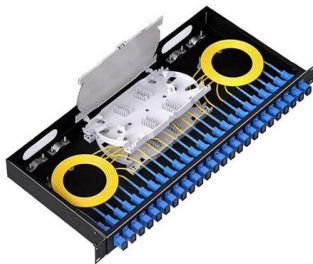

86 Type Optic 2 Port Mini FTTH Faceplate Panel Fiber Optic Fibre

86 Type Optic 2 Port Mini FTTH Faceplate Panel Fiber Optic Fibre Faceplate, Find Details and Price about Desktop Faceplate Box Faceplate Box from 86 Type Optic 2 Port Mini FTTH Faceplate Panel