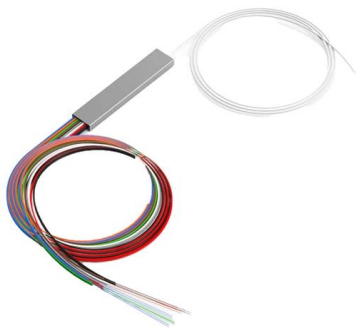

Fibre optic sockets and plugs great prices at reichelt elektronik

Overview of high-quality Fibre optic sockets and plugs at reichelt elektronik Many brands Reliable delivery Favourable prices Order online now

Fiber Optic Wall Plate Outlets Box Optic Socket Types

High-performance Fiber Optic Wall Sockets and FTTH Outlets for residential and commercial networks. Browse durable indoor optical faceplates, termination

Amazon : Fiber Optic Socket

CNLINKO DH-24 Fiber Optic Connector, LC Single Mode Dual Core, Metal Aviation Plug and Panel Mount Socket, IP68 Waterproof Connector for Internet Devices, M24 Signal Connector (Fiber Optic Set)