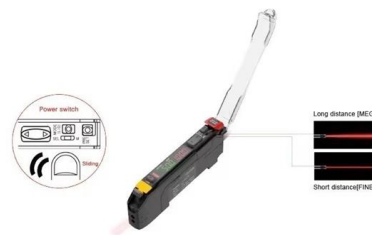

Wire Mesh Cable Tray , Cable Basket , Ducting

Wire Mesh Cable Tray Overview The wire mesh cable tray designed by LongXing, includes indoor and outdoor use widely used in installation cable in different

Wire Cable Trays , McMaster-Carr

Choose from our selection of wire cable trays, including over 850 products in a wide range of styles and sizes. Same and Next Day Delivery.