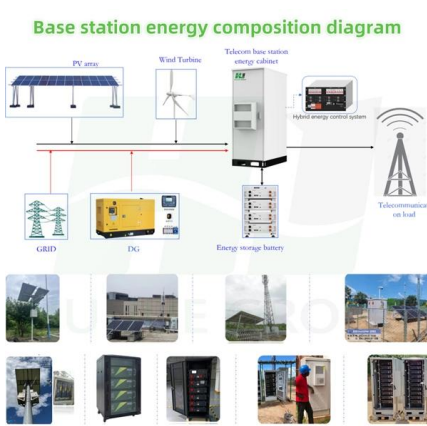

Wire Mesh Tray & Basket Cable Tray , EAE Electric

If you're looking for both safety and organization for your cables, our wire cable mesh tray products are perfect for you. With high durability and easy installation