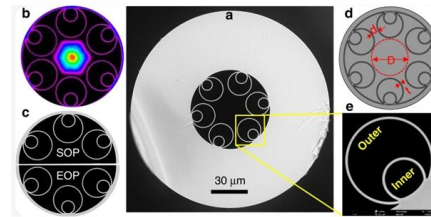

Concrete Product Machines and Solutions

Columbia Machine has a storied history of leadership and innovation within the concrete products industry. We have over 85 years of expertise, proven technology, reliable equipment and industry

Duct Board, Plenums & Distribution Boxes , Shop & Save

Shop Duct Board, Plenums & Distribution Boxes for residential and light commercial projects. Budget pricing, pro-grade brands, and in-stock inventory for turnaround.