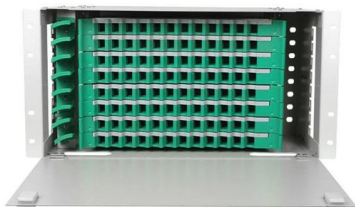

Portable Power Distribution Units & Boxes, LEX Products

Our power distribution boxes range from 20-800 Amps and are well

Concrete Product Machines and Solutions

Columbia Machine has a storied history of leadership and innovation within the concrete products industry. We have over 85 years of expertise, proven technology, reliable equipment and industry

price of columbia circuit distribution box , etrailer

Explore our range of high-quality price of columbia circuit distribution box, and ensure you're ready for your next adventure!

DUST HALER

This is a static elimination and dust removal device that removes dust that has adhered due to static electricity. In particular, the "Trz:CuBe" product is a small box type that is ideal for removing static