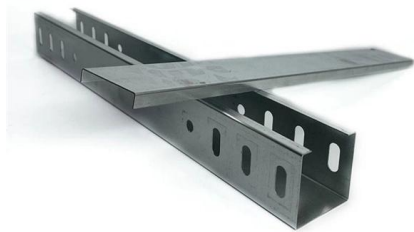

### Optical Fiber Waterproof Box FTTH Drop Cable

About this item FTTH lead-in optical cable protection box is used to protect the two optical fiber lines from being connected and extended without being damaged,

### Drop Cable Splicing Protection Box

The Drop Cable Splicing Protection Box is a small box for single or dual fiber cable connection, splicing and protection and applied indoor or outdoor environment.

### 1 Core Fiber Drop Cable Protection Box

Waterproof Fiber Drop Cable Protection Box for FTTH. Supports SC adapters, IP65 rated. Compact, flame-retardant. OEM & wholesale at factory price.