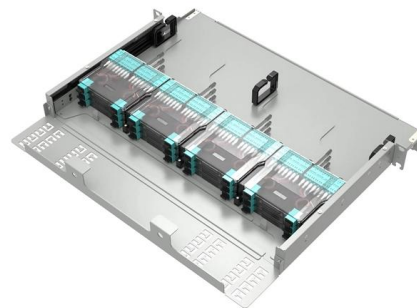

ABS Fiber Optic Splice SC/FC Adapter Protection Box

This splice protector box is compatible with several types of fiber optic connectors, including SC-SC, FC-FC, and SC-FC. This versatility ensures a wide array of fiber optic network configurations, making it a