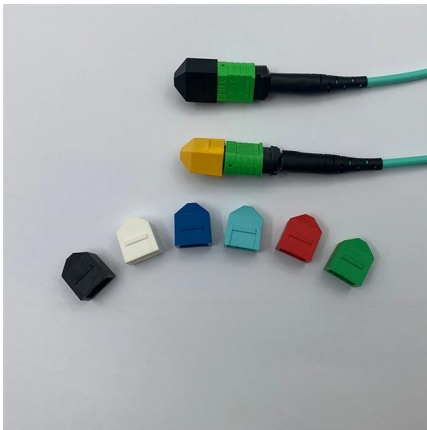

Rede e Infraestrutura :: Fibra Óptica :: Cabos

Adicionar ao carrinho + - Código: CBL-FO250-2
CABO FIBER OPTIC 250 METERS 2 CORES SC/APC-
SC/APC 0.0 Em stock AKZ 289,560.00