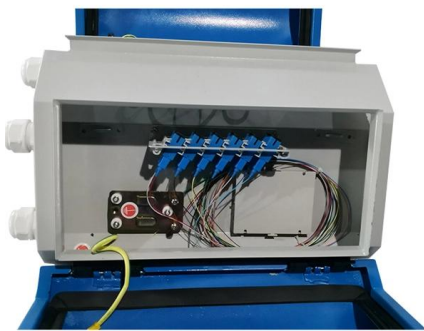

Recycled, Multipurpose & Durable 4x4 terminal box

Leading 4x4 terminal box on Alibaba at irresistible deals. These 4x4 terminal box have superb, tasteful designs.

Wickes White 4 Terminal Junction Box

With its clean white design, this junction box seamlessly blends into any environment while offering ample space for wiring connections. Its four-terminal configuration and 20A capacity accommodate

Idis India Terminal Junction Box With 4 Terminal

Product description Terminal Junction box Idis India waterproof IP67 with 4 terminal blocks 10Sqmm TBs. 100 x 100 x 80 mm ABS Enclosure. PG13.5 Glands 2x.