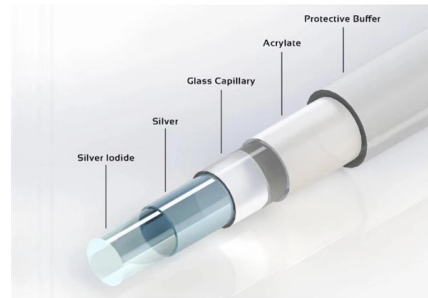

150mm cable tray price

Find reliable 150mm cable tray prices from trusted suppliers. Shop high-quality, durable, and cost-effective cable trays for efficient wire management solutions.

Rack & Cabinet Cable Organisers , CPC UK

Competitive prices from the leading 150mm Cable Trays distributor. Check our stock now!

NYYfr/A 0,6/1kV 4x150 mm² , Copper Power Cables LV 0,6/1kV

Power cable, Cu-conductor, PVC-insulation, PVC-sheath Application - Flame retardant power cable for fixed installation and construction of distribution grids and installations of industrial and public