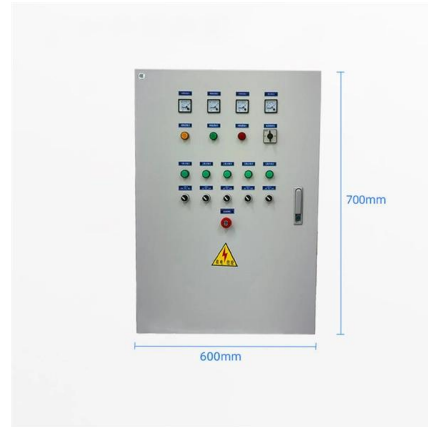

NewReach 150mm cable trays are available for purchase individually or in packs of 2, allowing you to choose the option that best suits your project needs.

SWA Cable 4 Core 150mm Per Metre

SWA Cable 4 Core 150mm Per Metre · Steel wire armour cable with a PVC outer sheath, 150mm² core size and 386 amp current rating.