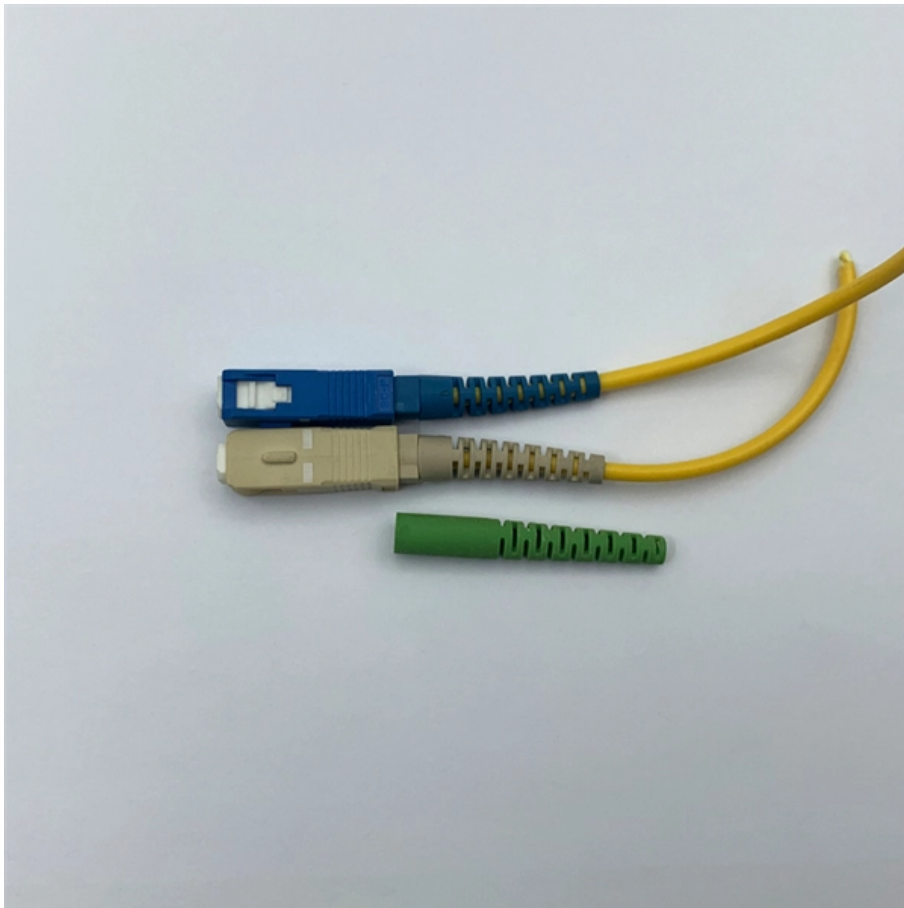

Price of 4x150 cable trays

Price of 4x150 cable trays

Cable Tray 150 x 50 , Best Prices Nairobi Kenya

Shop our selection of 150 x 50 mm cable trays, perfect for effective cable organization. Enhance your project's efficiency with our durable solutions.

4x150+1G25 mm² Stranded Bare Copper Unshielded PVC UV Rigid

o The " 4x150+1G25 mm² Stranded Bare Copper Unshielded PVC UV Rigid Gaalflex Tray 600 R This cable is a type of tray cable, specifically designed for power and control applications.

NewReach 150mm cable trays are available for purchase individually or in packs of 2, allowing you to choose the option that best suits your project needs.

SWA Cable 4 Core 150mm Per Metre

SWA Cable 4 Core 150mm Per Metre · Steel wire armour cable with a PVC outer sheath, 150mm² core size and 386 amp current rating.

N2XCH 4x150 SM/70 0,6/1kV Connecting cable and control cable

N2XCH 4x150 SM/70 0,6/1kV Power cables; 4x150 SM/70; U 0 /U: 0,6/1 kV; Bare Copper; Polyolefin; Concentric conductor; VDE certified; Fixed Installation Please click on "Request for Quote" for price