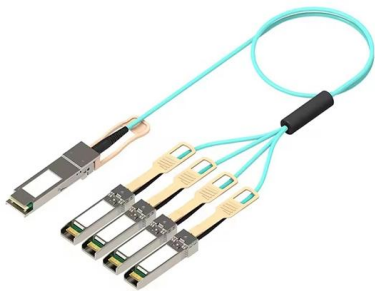

Explosion-Proof Enclosures: Pricing, Sizes & Lead Times

Explore explosion-proof enclosure price ranges, materials, sizes, and lead times. Compare steel, aluminum, and polycarbonate hazardous-area