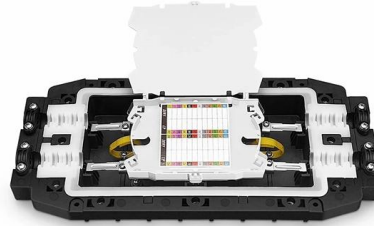

Explosion proof type Lighting Fittings Explosion proof type Control Boxes

Particularly in the factory/plant industrial lighting field, we have supplied flameproof lighting fittings suitable for any environment and conditions, enjoying a high reputation for the safety and reliability

Explosion Proof Enclosures

Ex-Proof & Flameproof Junction Boxes & Enclosures Supermec ATEX Junction Box & Enclosures are designed to satisfy most of our clients' requirements for CONTROL explosion-proof and flameproof

Contact Us

For datasheets, pricing, or custom high-speed optical interconnect solutions, please visit:
<https://www.syropy.com.pl>