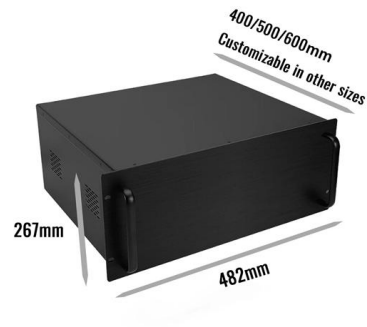

Price and dimensions of in-house wall-mounted electrical distribution box

Price and dimensions of in-house wall-mounted electrical distribution

Power Distribution Box, 110V Electricity Meter Electrical

The interior of the electric box has been pre-wired and assembled. The user only

Plastic Electrical Box, also known as a consumer control unit or electricity control

SHXC Series Wall Mount Electric Distribution Box

Wall Mount Electric Distribution Boxes, enclosures are ideally suited for DC grid circuits when used in conjunction with DC circuit breakers rated at 500V and 250A.

Metal electrical distribution box with IP65 protection for

Distribution box made of 1.2mm thick steel and painted in RAL 7035 gray. 2mm thick galvanized steel sheet for mounting the electrical components. It has a quarter