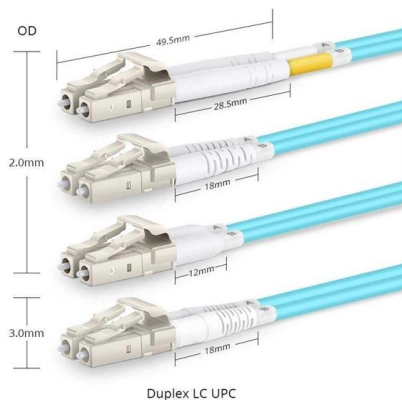

The 12 best network switch vendors & alternatives for 2025

Our top 12 best network switch vendors in 2025
We list the 12 network switch vendors for 2025.
Our list compares their features, performance,