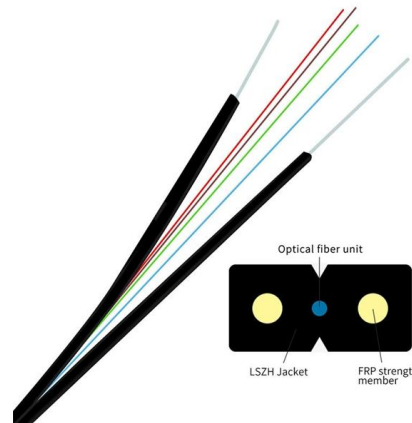

Industrial Ethernet Switches , Phoenix Contact

Our Industrial Ethernet Switch portfolio comprises Managed and Unmanaged Switches with Gigabit, PoE, IEC 61850 certification, and for DIN rail mounting.