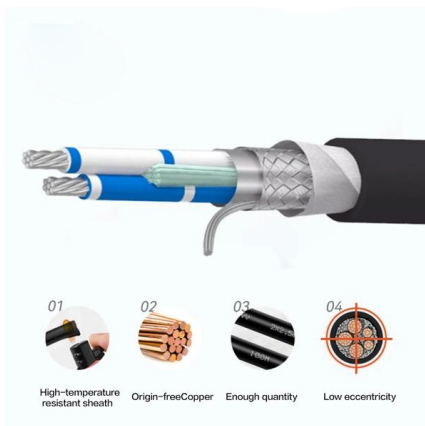

Temporary Power Distribution Boxes for Electrical

Temporary power distribution boxes for flexible electrical installation. Robust solutions for construction sites, events and temporary energy infrastructure.