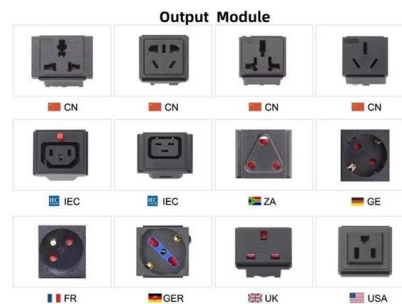

World Bank Document

Only 29% of the population (less than 10% outside the capital) has access to electricity, far below the 48% average in countries in Sub-Saharan Africa. The national grid is fragmented between the capital

Why Choose Us

Electrical Equipment, (Quality Control) Order Important Links

Q7. Are Manufacturer(s) permitted to manufacture /produce Goods and articles covered under Electrical Equipment Quality Control Order and further amendments issued from time to time for export Business.