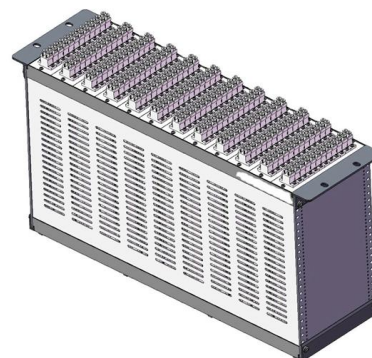

Sustainable Power Supply Solutions for Off-Grid Base

In the context of off-grid telecommunication applications, offgrid base stations (BSs) are commonly used due to their ability to provide radio coverage