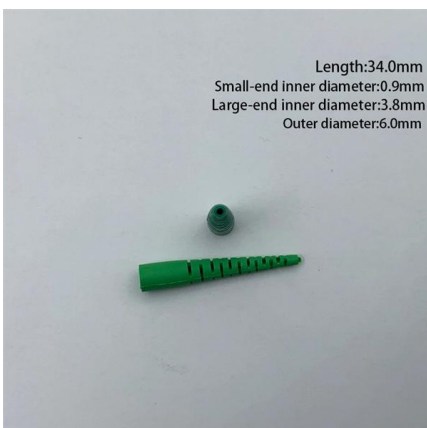

Documentation & Software Downloads , Schneider Electric USA

Documentation & Software Downloads Download documents, support information, software, video and audio content.