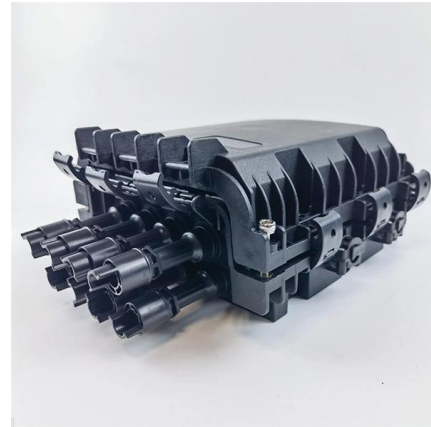

APC Power Distribution - Rack Power Distribution

APC Power Distribution (PDUs) provide a wide array of power distribution solutions for all data center environments. The standardized APC by Schneider Electric

Middle Atlantic PD-DC-125R 125 Watt Rackmount DC Power Distribution System

Middle Atlantic PD-DC-125R 125 Watt Rackmount DC Power Distribution System Eliminate wall warts and other power clutter in your AV, networking or security installations with DC Power Distribution,