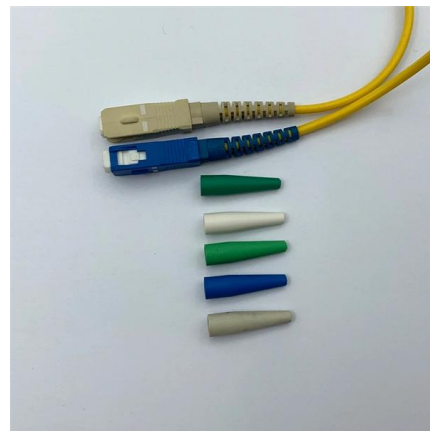

APC Rack Power Distribution & Rack Systems Pocket Guide WW

APC Rack PDUs, when combined with StruxureWare™ Data Center Operations, help provide an instant overview of data center operations with additional inventory management, PUE calculation,