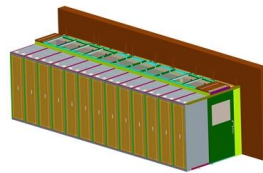

IP68 Ex e Terminal & Junction Boxes

Terbox IP68 Series of terminal boxes can be used in projects requiring the assembly and certification of junction boxes with terminal. Are Manufacturers!

Poland: Terminals & Ports

Browse 344 terminals & ports companies in Poland, Europe. RAILMARKET will help you search, find and interconnect with trusted railway companies.