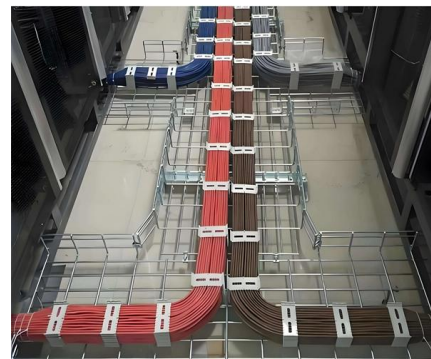

Data sheet 130921-00-E

Product specification 19 inch 1RU stainless steel module frame for 24 individual modules, Modul design optional strain relief on patch panel using cable ties grounding bolt M6 x 10 with nut and lock washer

"MICRO POLISH MAP" New Mod Map Tour/Review on

A new mod map for all platforms but reviewed on PS5/PS4 on Farming Simulator 19. This is a tour/review of this fictional Polish map and all its features.

What is a 19-inch rack?

This guide will describe what a 19-inch rack is, cover the history of the enclosure, and describe where it is most-often used.

EMC-flat module

The flat module especially stands out due to its EMC-basic construction. Depending on the requirements, our plug-in series can be retrofitted with design panels made

Patch panel 19" 24x keystone STP 1U, pusty

Panel krosowy pusty 19", modułarny na 24 moduły typu Keystone, ekranowany, 1U, czarny. Panele krosowe ułatwiają zarządzanie infrastrukturą sieci oraz dbają o ich estetykę.