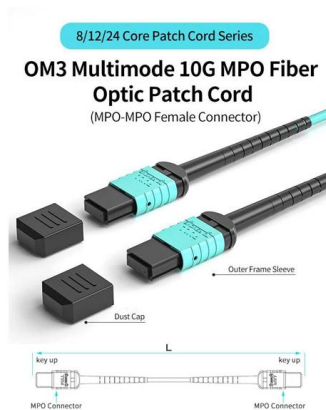

What is a 19-inch rack?

This guide will describe what a 19-inch rack is, cover the history of the enclosure, and describe where it is most-often used.

EMC-flat module

The flat module especially stands out due to its EMC-basic construction. Depending on the requirements, our plug-in series can be retrofitted with design panels made

Digital Transformation of Polish micro-enterprises: Lessons from the

The aim of the study was to identify how micro-enterprises perceive the role of digital transformation, taking into account the experience related to the pandemic. The survey was