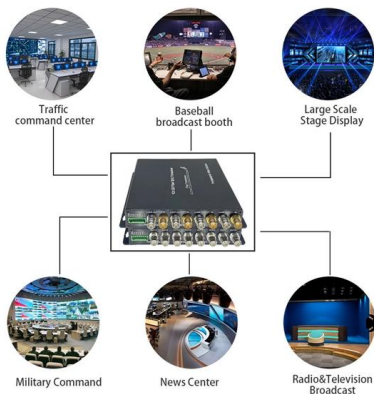

Empty housings and module frames / Modul 19 inches module frame

We offer empty housings as patch panels for the many modular copper and fiber optic connections in various port numbers.