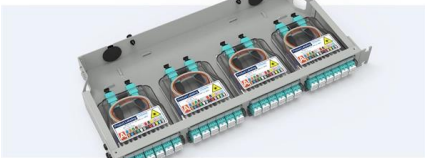

Pre-Terminated Patch Panel

- Multi-application support
- Flexible configuratvion
- Modular design

Rugged 19"/2® Military Modular IT Equipment

Rugged military 19"/2 rack mount modular IT equipment The MilDef rugged 19"/2® design addresses the modern requirements for small, high performance IT infrastructure components that can be tuned to

MICRO MPX ENCODER 19 INCH

MicroMPX is a revolutionary STL replacement for software and transports your ITU-compatible MPX signal over IP. Thimeo Audio Technology is based in the Netherlands and has developed this