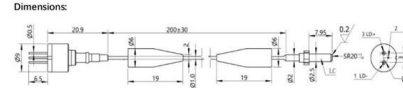

Micro Module 19 Inch SPCC Steel IP20 Protection Cabinet On

Presently, with two production bases in Wuxi and Hefei, housing four production facilities in total, and a combined factory area surpassing 10,000 square meters, the company has developed a

19-inch technology , DACPOL Poland

The 19" packaging system is based on internationally applicable dimensional standards that describe the coordinated, modular system structure. The various parts making up the IEC 60297 series of

Micro-module 19 Inch Data Center Cabinet with Power Env Monitoring

Presently, with two production bases in Wuxi and Hefei, housing four production facilities in total, and a combined factory area surpassing 10,000 square meters, the company has developed a

Patch panel 19 modułarny 24 porty 1U z podpora

Kupując " Patch panel 19 modułarny 24 porty 1U z podpora niewyposażony (PK020) " otrzymujesz bezpłatny dostęp do systemu wsparcia technicznego dla tego