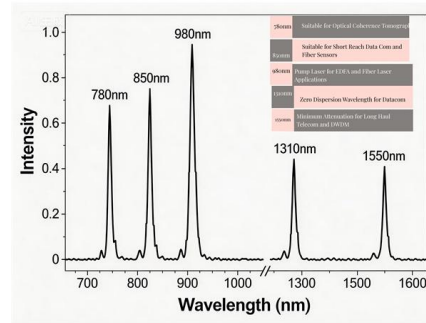

Cooper EPM precision distribution cabinets

EPM precision power distribution cabinet is a kind of special power distribution cabinet designed by Eaton Cooper based on LSN series low voltage cabinet, which is specially designed for sensitive