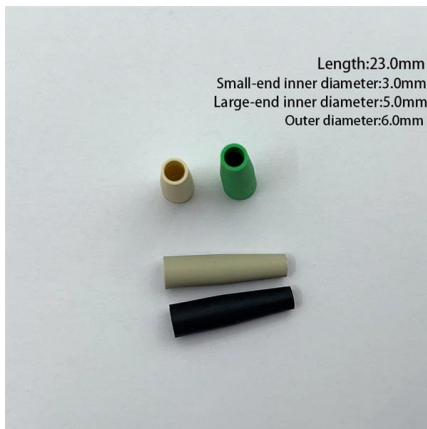

PoE-Switch an einen NVR anschließen

Entdecken Sie die Anleitung zum „PoE-Switch an einen NVR anschließen“. Erfahren Sie mehr über die Vorteile, Einrichtungsschritte und

ZOSI 4K PoE Security Camera System,16 Port 32CH

[4K 16-Channel NVR Upgrade to 32CH Expandable] Upgrade your 4K 16-channel NVR to a 32-channel system with our expandable solution. Simply add a PoE

ACTi PPSW-0109 8-Port 802.3at Smart Managed PoE Switch (PoE)

ACTi PPSW-0109 8-Port 802.3at Smart Managed PoE Switch (PoE Budget 120W), Fast Shipping, 24/7 Support, Call (866) 440-2288