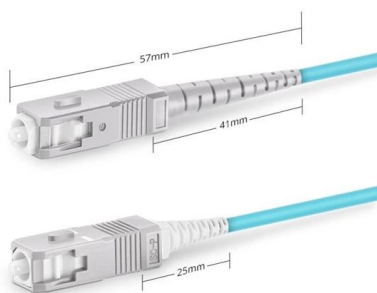

Simplex SC UPC

24x1G PoE+ (648W base, up to 720W) and 4xSFP+ Managed Switch

Enable powerful, reliable WiFi at your location with Pro WiFi access points, powered by PoE or an external power adapter. Yes. Centralized application to configure all switches across your entire