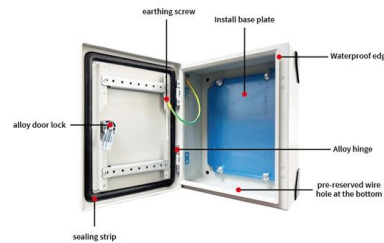

Managed Switch for Business

TP-Link's JetStream series Managed Switches provide robust, future-proof network solutions with high accessibility, scalability, rich management & security