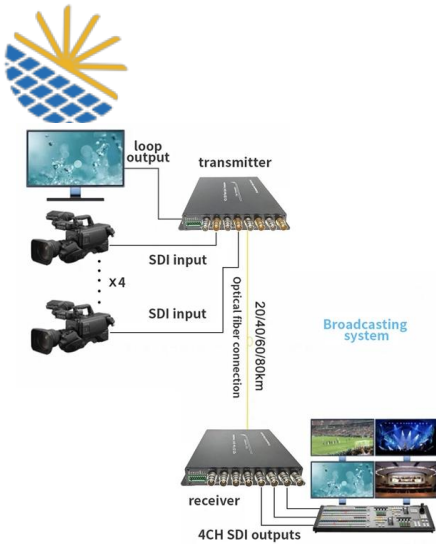

Managed Switch for Business

TP-Link's JetStream series Managed Switches provide robust, future-proof network solutions with high accessibility, scalability, rich management & security

2,5/5G PoE+ Switches

FS bietet 8/10/24/48 Ports PoE (Power over Ethernet) Switches zum besten Preis an. Kostenloser und schneller Versand für die besten PoE+/ PoE++ Switches. Jetzt kaufen!

SODOLA 24-Port 2,5Gbit PoE+ Switch - Smart Managed mit 2x10G

?1U-Embedded SFP+-Switch?Dieser 24-Port 2.5G PoE-Switch unterstützt die 1U-Rackmontage, ideal für platzsparende Installation in Rechenzentren oder Büros und ermöglicht eine ordentliche