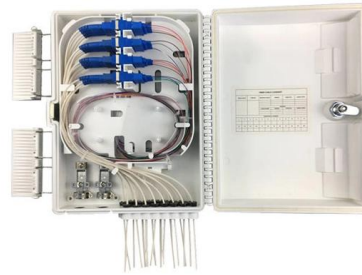

TP-Link TL-SG2210P 8 Port Gigabit Smart PoE Switch

TP-Link TL-SG2210P smart PoE switch features 8 Gigabit PoE+ ports, Omada SDN support, and advanced Layer 2 management for business networking.

Contact Us

For datasheets, pricing, or custom high-speed optical interconnect solutions, please visit:
<https://www.syropy.com.pl>