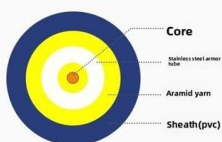

PoE Switch Vergleich 2026: Finde den passenden
Power over Ethernet Switch (4, 8, 16, 24 Port)
von TP-Link, Netgear, UniFi & Co. Kaufberatung.

Armored optical cable

UniFi Professional Switching

High-performance switching with up to 25G
SFP28, 10GbE & 2.5GbE PoE+++ for robust, high-
capacity networking.