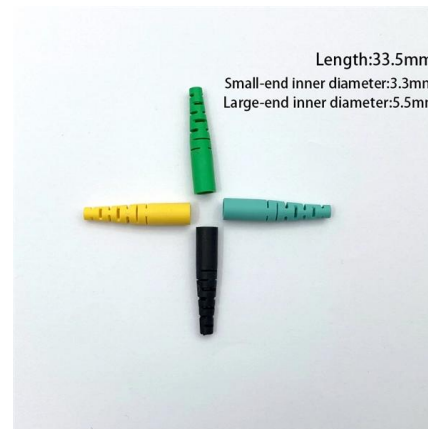

Power over Ethernet

Endpoint devices (commonly PoE switches) are Ethernet networking equipment that includes the power-over-Ethernet transmission circuitry. Midspan devices are