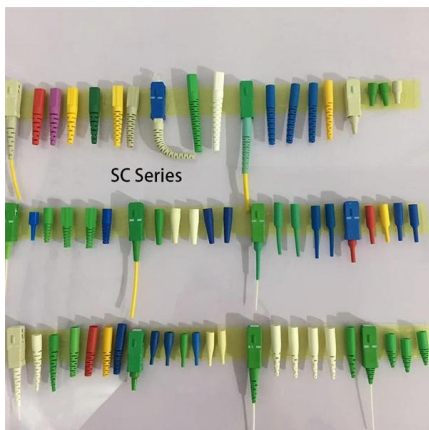

What is POE

Power over Ethernet charges up your Business. PoE devices range from wireless access points and IP cameras to IoT doorbells and other IoT devices.