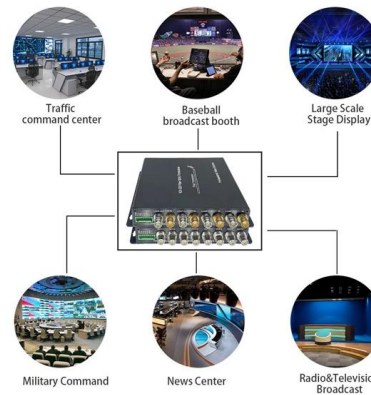

Plastic distribution box

Plastic distribution cabinet with transparent door HxWxD=280x210x130mm, IP65, IK10, 1000V AC/DC, RAL7035