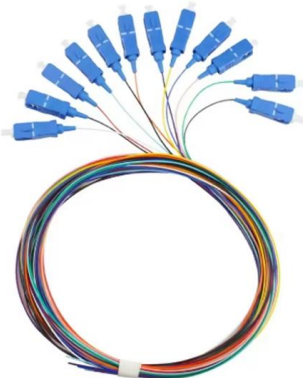

## Plastic-cased three-level electrical distribution box

---

### 1pc Plastic Distribution Box Transparent Cover Power

Product Description Features: Made of plastic material, this distribution box is and sturdy. This distribution box is designed for 5-8 ways circuit breaker. The blue

## The Complete Guide to Distribution Box: Installation, Types & More

A sub-panel is a smaller distribution panel fed from the main panel to serve specific areas or loads. Both serve similar distribution functions but at different system levels. Making Smart