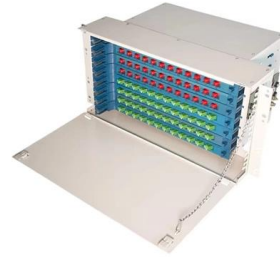

12 Core Fiber Termination Box with Splitter for Philippines , Ubuy

Accommodating up to 12 fiber cores, this optical terminal box is ideal for both residential and commercial installations, offering scalable solutions to meet growing telecommunication demands.

Nap Box 4 Core Fiber Optic Distribution Box 4 Core

Buy Nap Box 4 Core Fiber Optic Distribution Box 4 Core Fiber Optic Terminal Box FTTH online today! > Product Overview The equipment is widely used as a