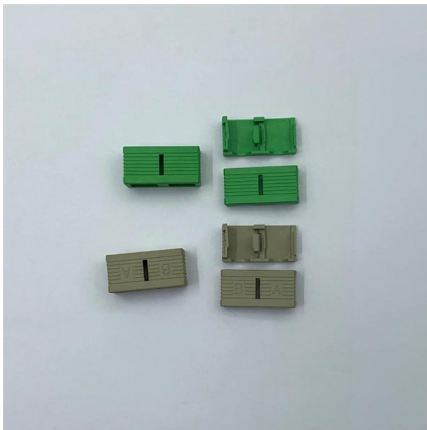

4 Core Fiber

When choosing the right fiber optic terminal box and outdoor drop cable, it is essential to consider factors such as fiber core capacity, adapter types, color options, applicable fibers, cable diameter,