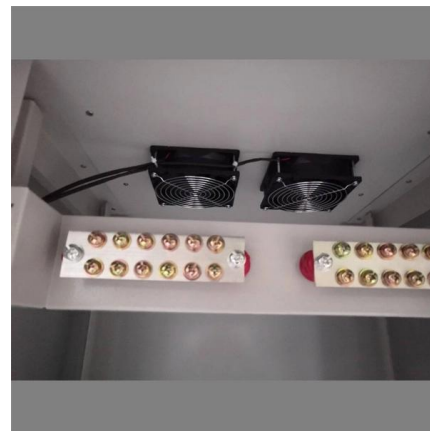

ALLAN 86MMx86mm FTTH Fiber Panel Fiber Optic

Buy ALLAN 86MMx86mm FTTH Fiber Panel Fiber Optic Terminal Dual SC Junction Box Wall Mount 2 Cores Box online today! Features: 1. 2-port wall or pole type