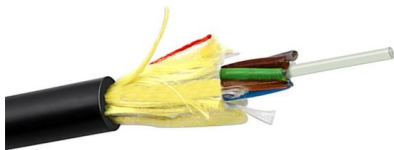

ALLAN 86MMx86mm FTTH Fiber Panel Fiber Optic Terminal Dual SC

Buy [ALLAN 86MMx86mm FTTH Fiber Panel Fiber Optic Terminal Dual SC Junction Box Wall Mount 2 Cores](#) online today! Features: 1. 2-port wall or pole type fiber optic termination box. 2.

FTTH Fiber Optic Termination Box

The FTTH 4 Core Fiber Optic Termination Box is a reliable and efficient solution for fiber optic distribution. With 4 ports, this box allows for easy termination and distribution of optical fiber cables.

Fiber Optic Distribution Box Nap Box 4 Core Fiber Optic

Buy [Fiber Optic Distribution Box Nap Box 4 Core Fiber Optic Terminal Box FTTH](#) online today! > [Product Overview](#) The equipment is widely used as a termination