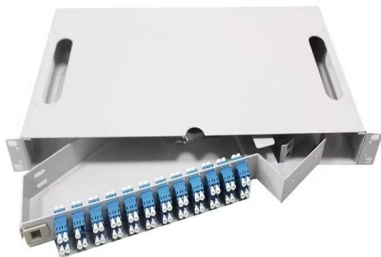

ZJW 4 Cores Iron FTTH Terminal Box Fiber Box Fiber

Buy ZJW 4 Cores Iron FTTH Terminal Box Fiber Box Fiber Optic Patch Panel

4-core foreign trade fiber optic panel, 4-port information

This 4-port fiber optic panel is an FTTH terminal box designed for fiber-in-the-home installations. Made of durable ABS material, it features a large splice box with 4