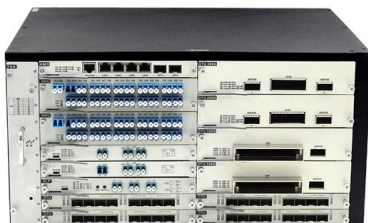

ALLAN 86MMx86mm FTTH Fiber Panel Fiber Optic

Buy ALLAN 86MMx86mm FTTH Fiber Panel Fiber Optic Terminal Dual SC Junction Box Wall Mount 2 Cores Box online today! Features: 1. 2-port wall or pole type