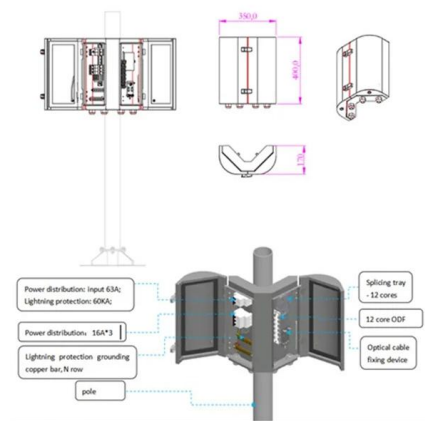

IP65 waterproof electrical distribution box, ideal for smart homes and commercial spaces. Made of high-quality plastic, it comes in various sizes with 2-16 ways circuit breaker modules. ,